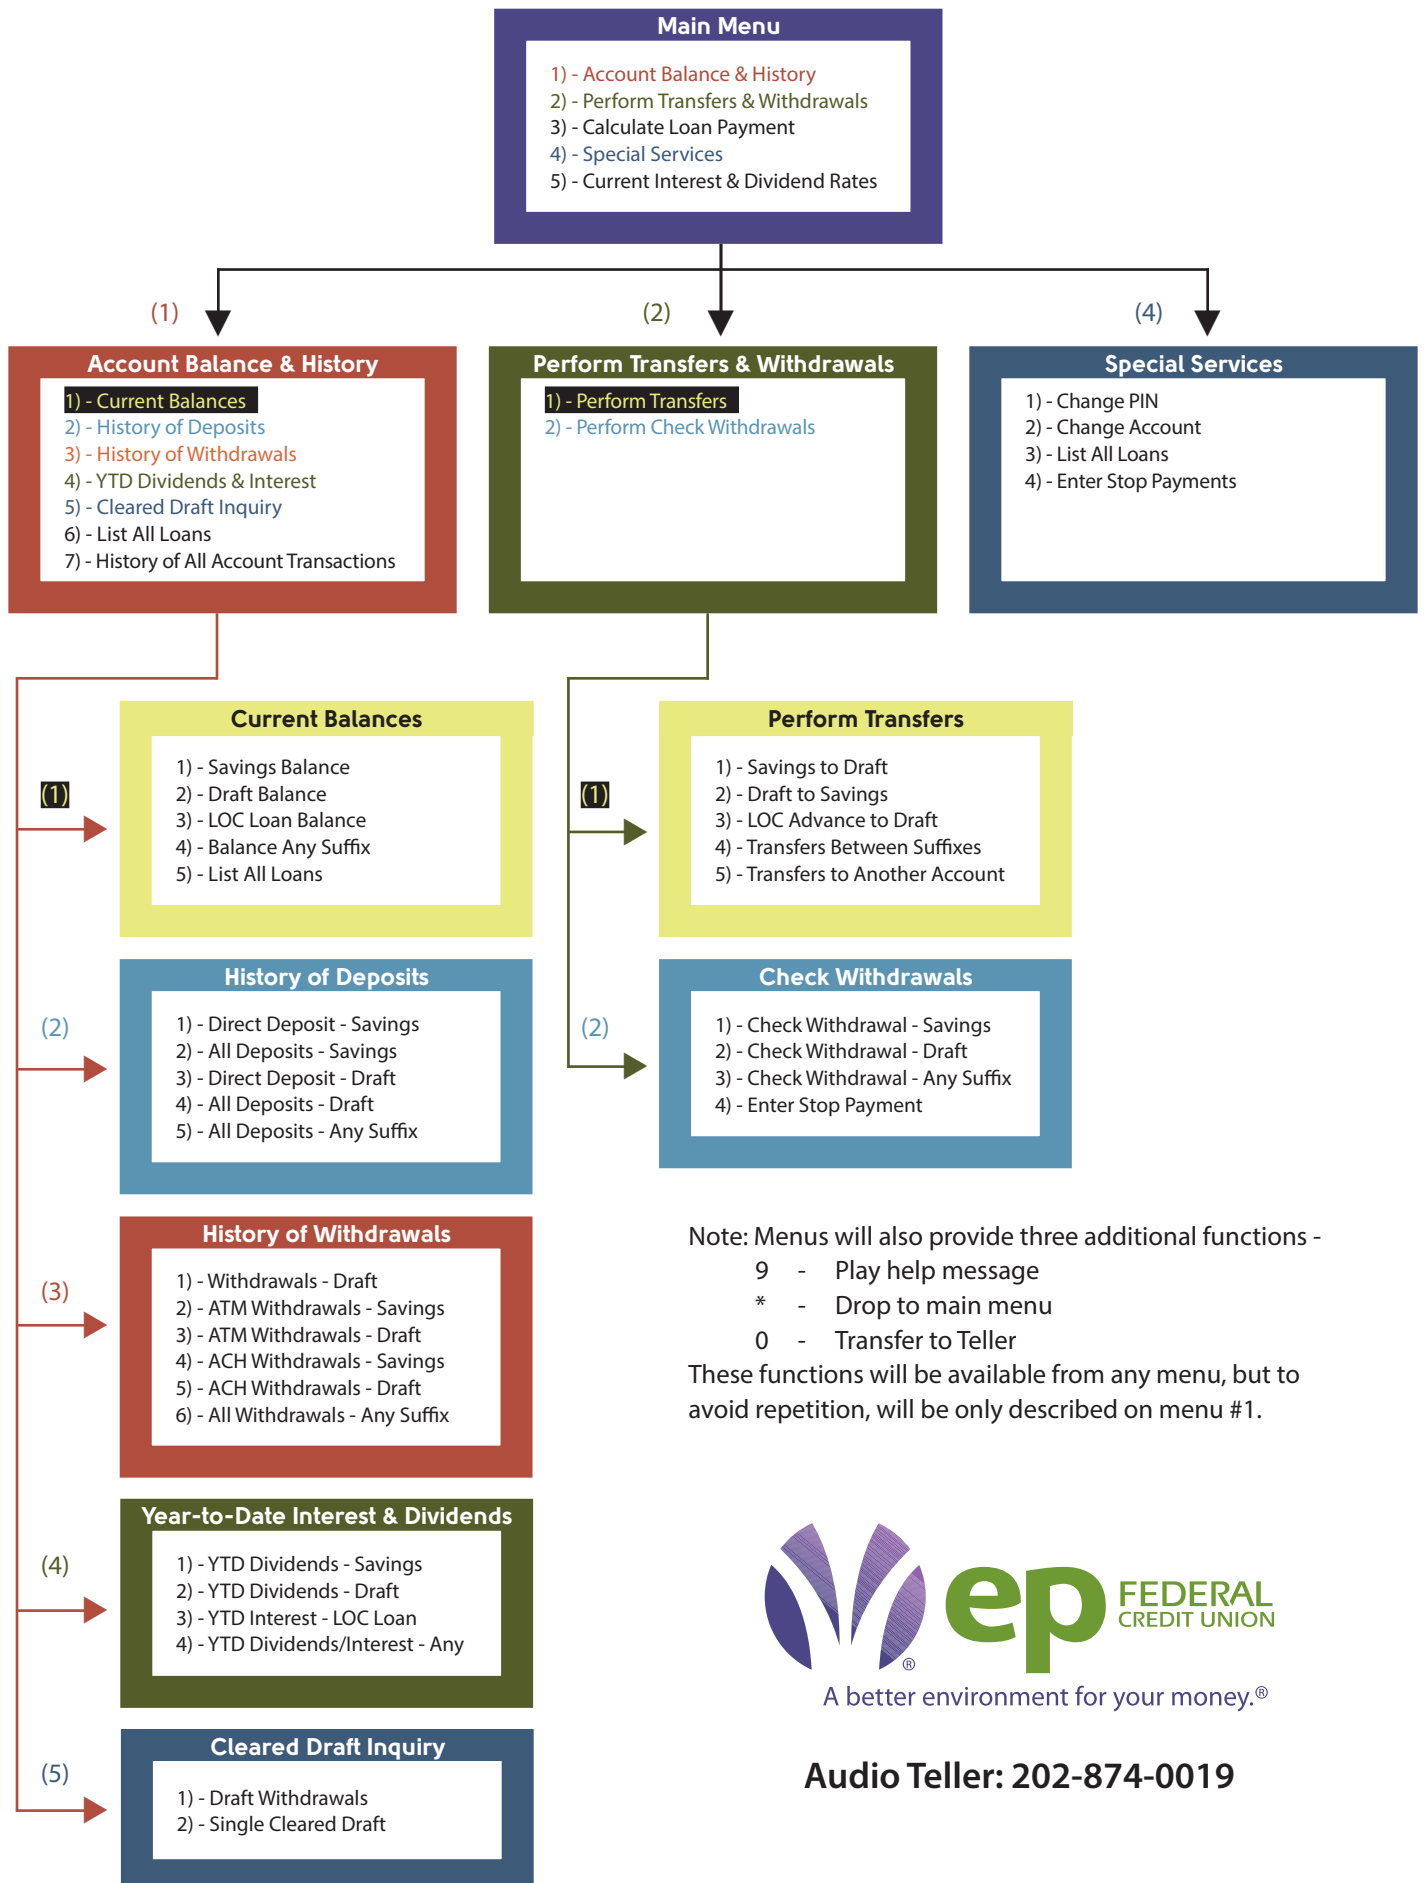

# FLEX AUDIO RESPONSE FLOW CHART

**Audio Teller: 202-874-0019**